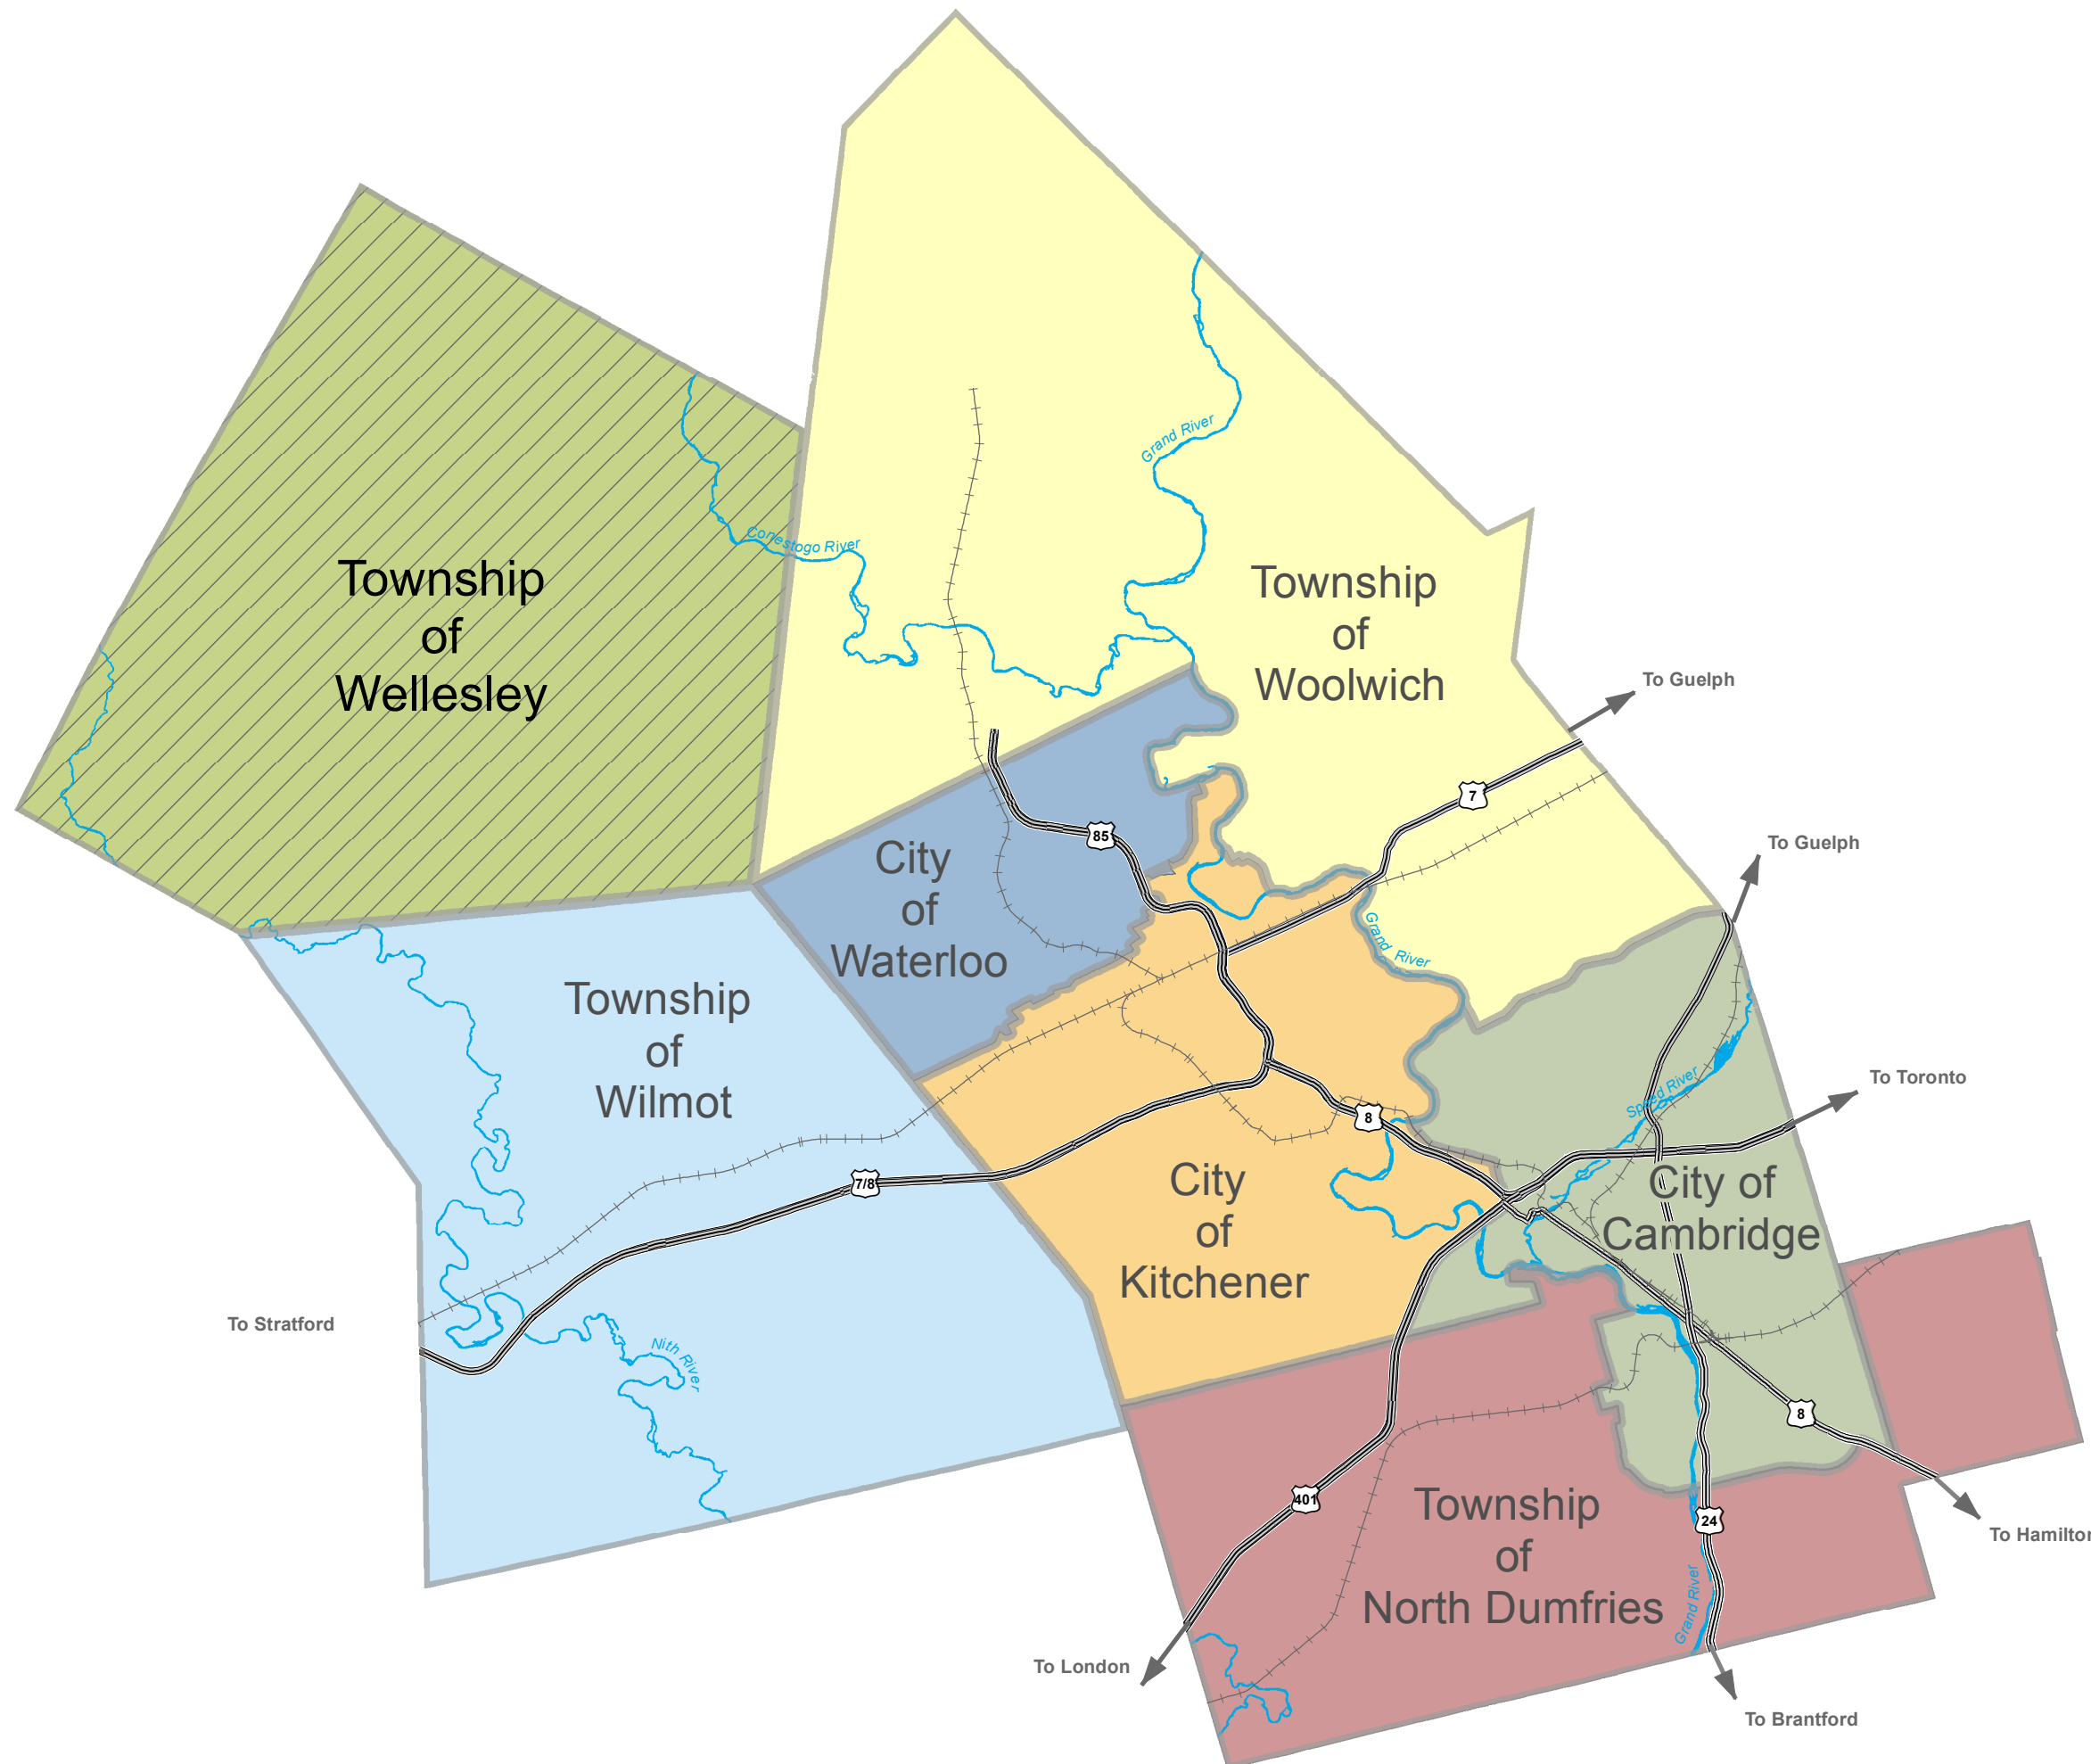

TOWNSHIP OF WELLESLEY OFFICIAL PLAN

MAP 1 CONTEXT MAP

- Provincial Highway
- Railway
- River
- Municipal Boundary

2015

Note:
This map forms part of the Official Plan of the Township of Wellesley and must be read in conjunction with the other maps and policies of this Plan.