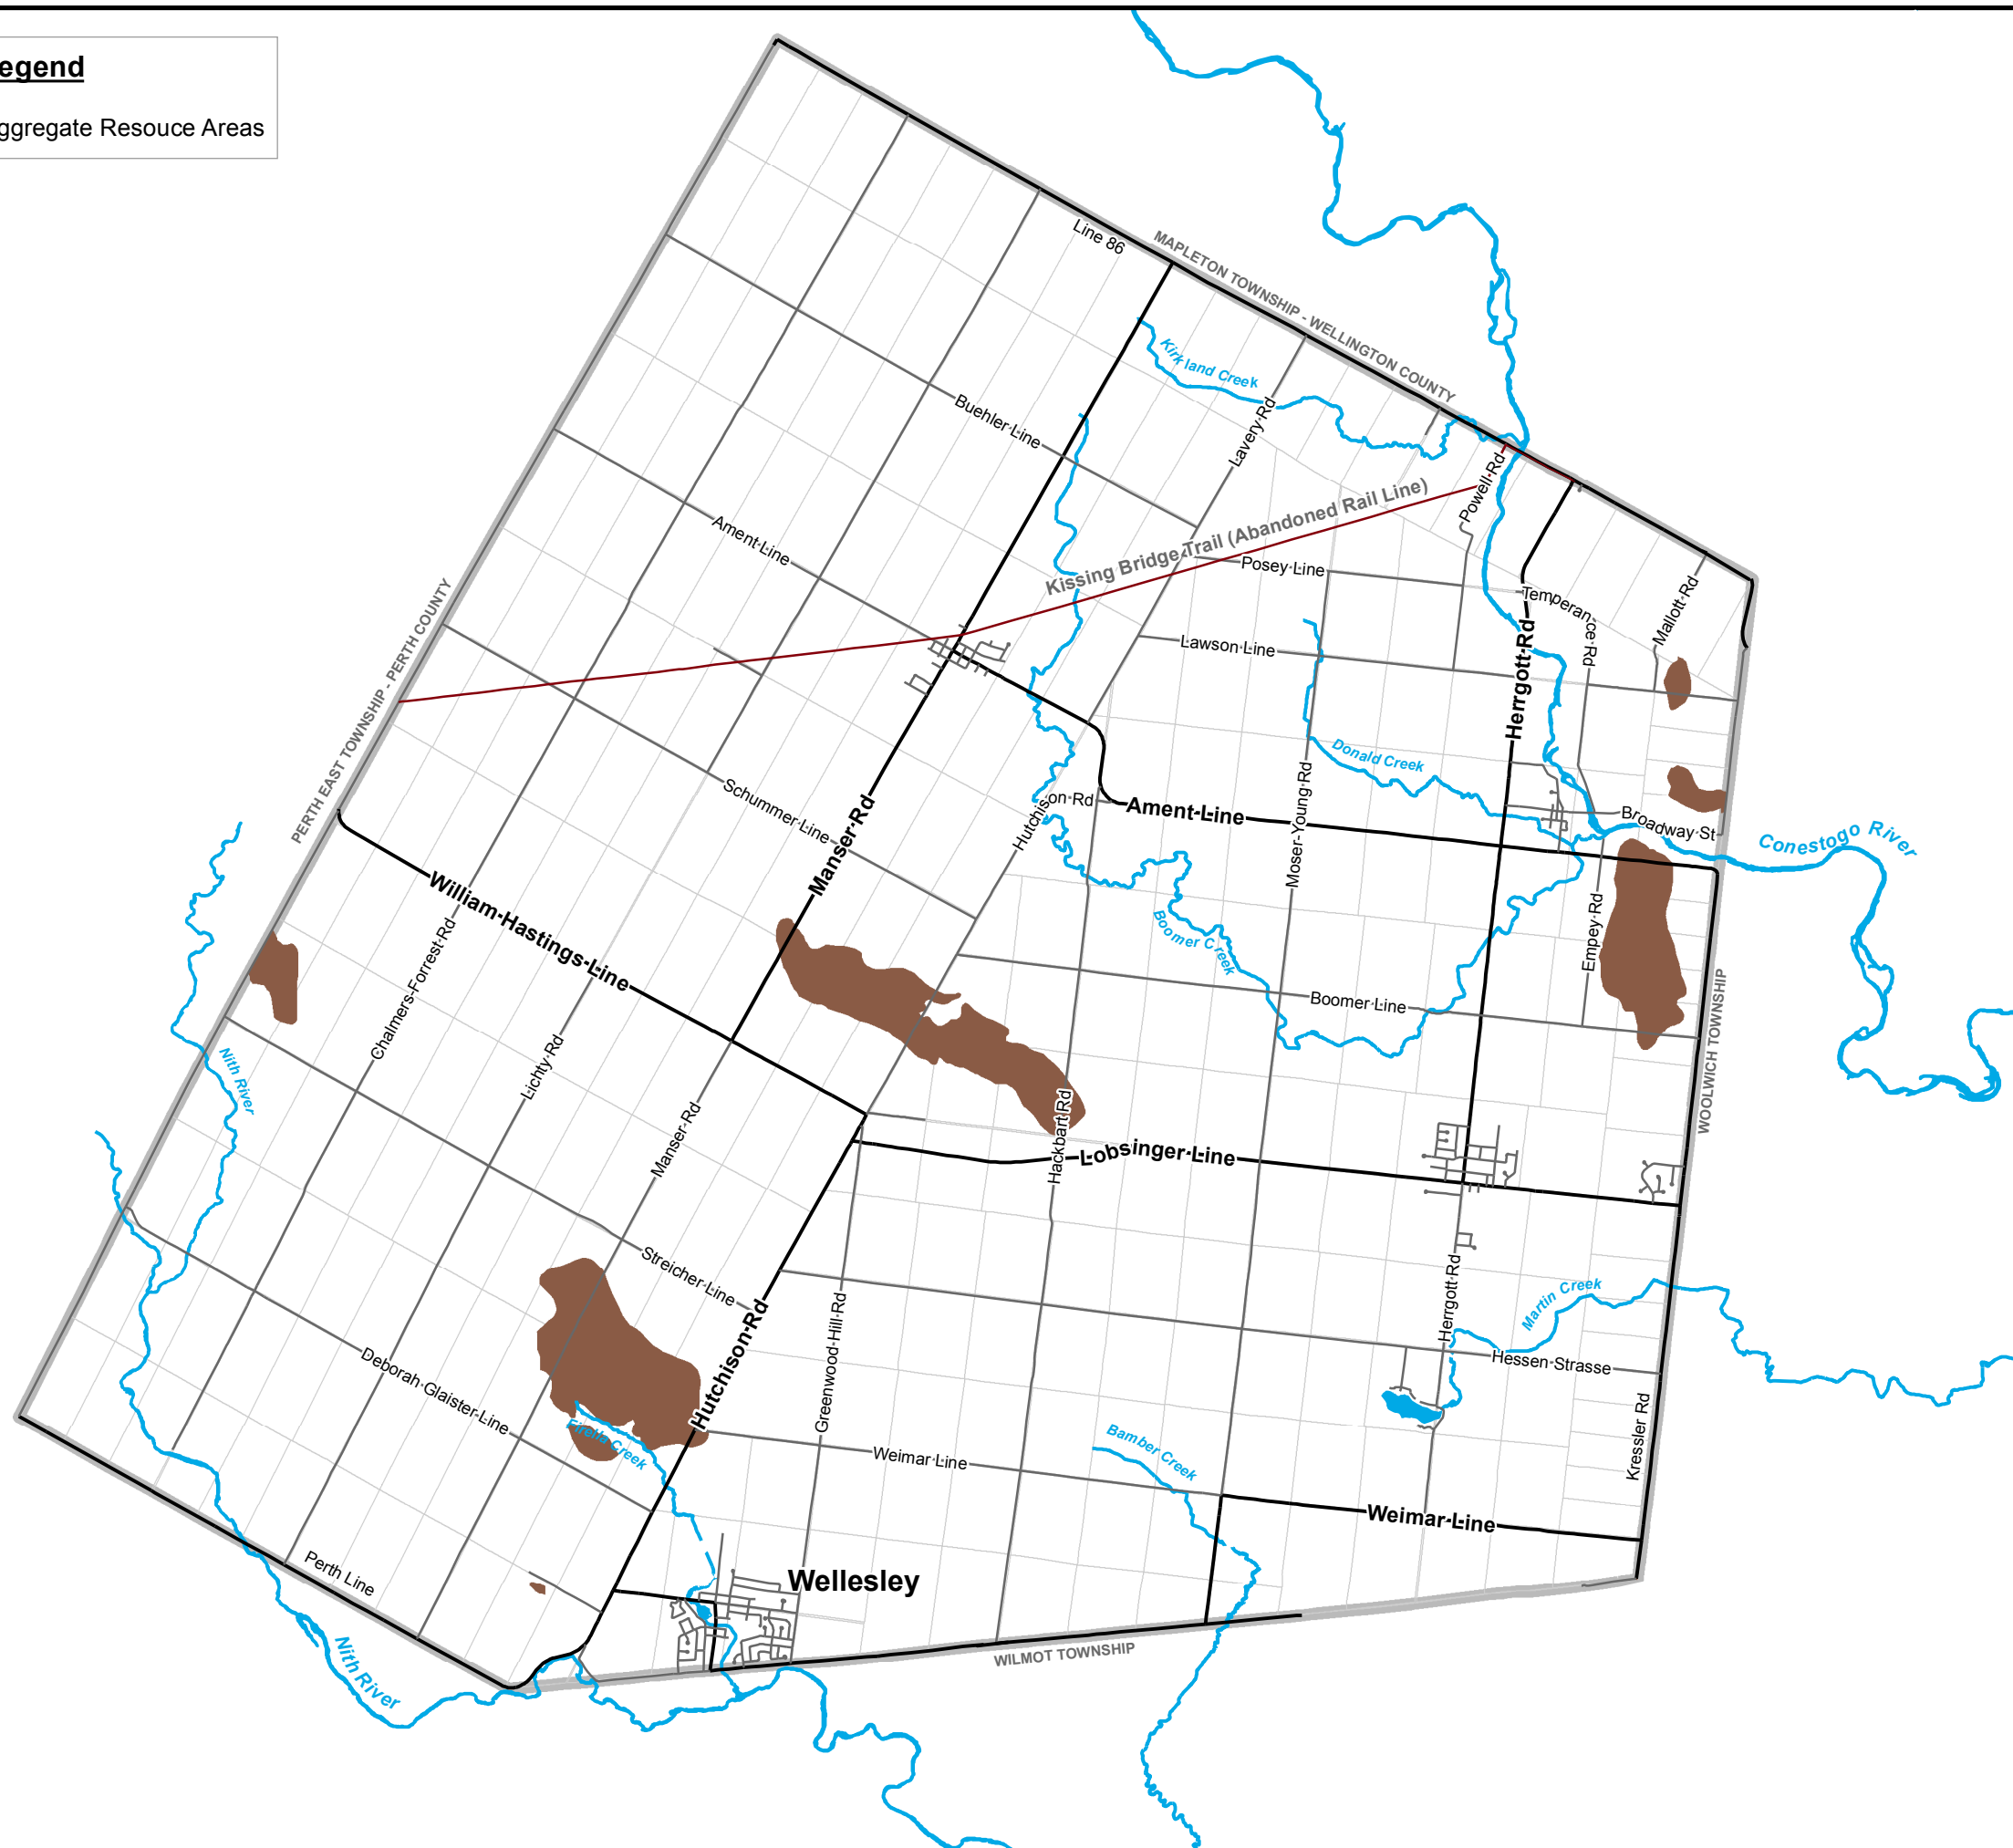

Legend

 Mineral Aggregate Resource Areas

**TOWNSHIP
OF
WELLESLEY
OFFICIAL
PLAN**

**MAP 9
MINERAL AGGREGATE
RESOURCE AREAS**

-  Regional Road
-  Township Road
-  River/Creek
-  Municipal Boundary
-  Lot or Concession

2015

Note:
This map forms part of the Official Plan of the Township of Wellesley and must be read in conjunction with the other maps and policies of this Plan.