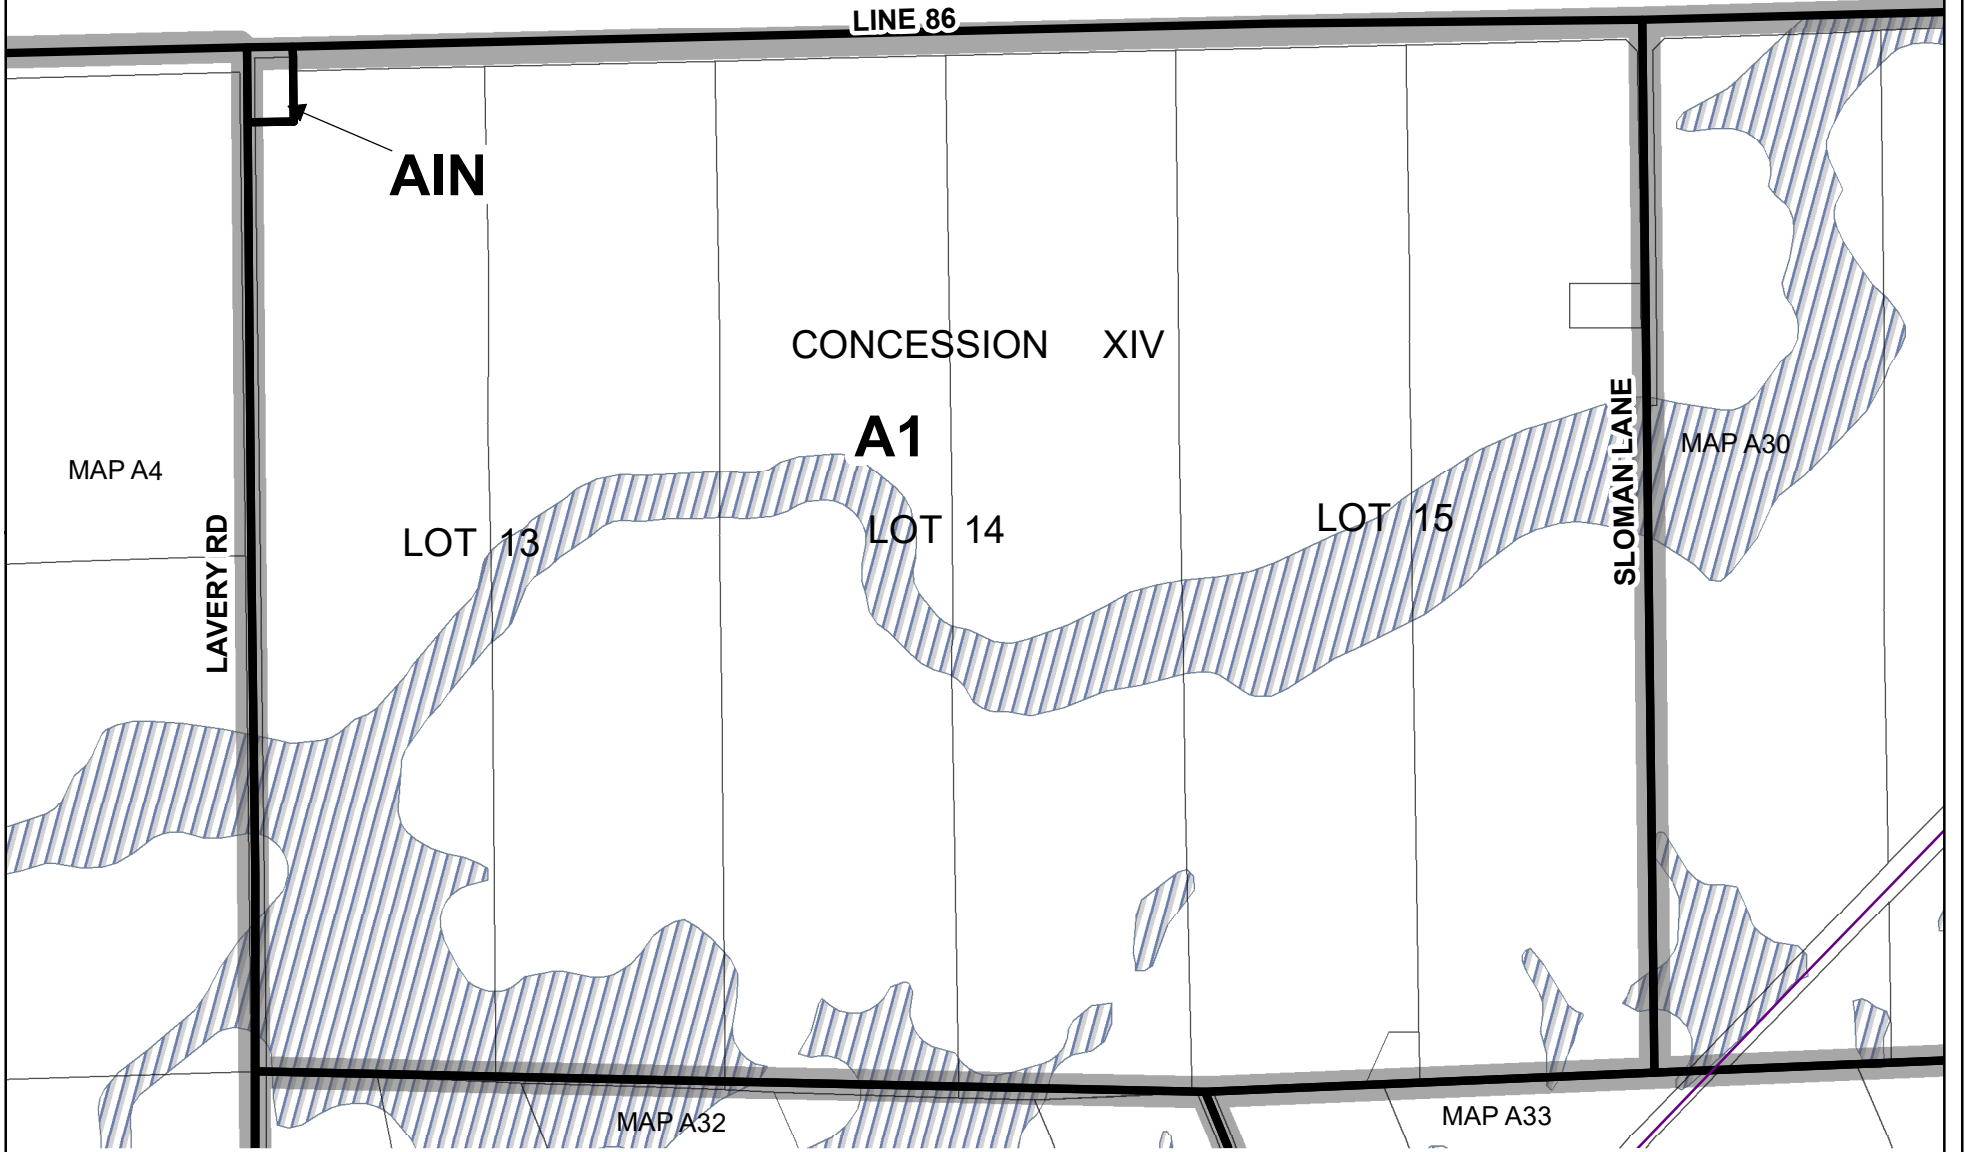

WELLINGTON COUNTY
MAPLETON TWP
LINE 86

TOWNSHIP OF WELLESLEY
SCHEDULE 'A'

MAP No. 29