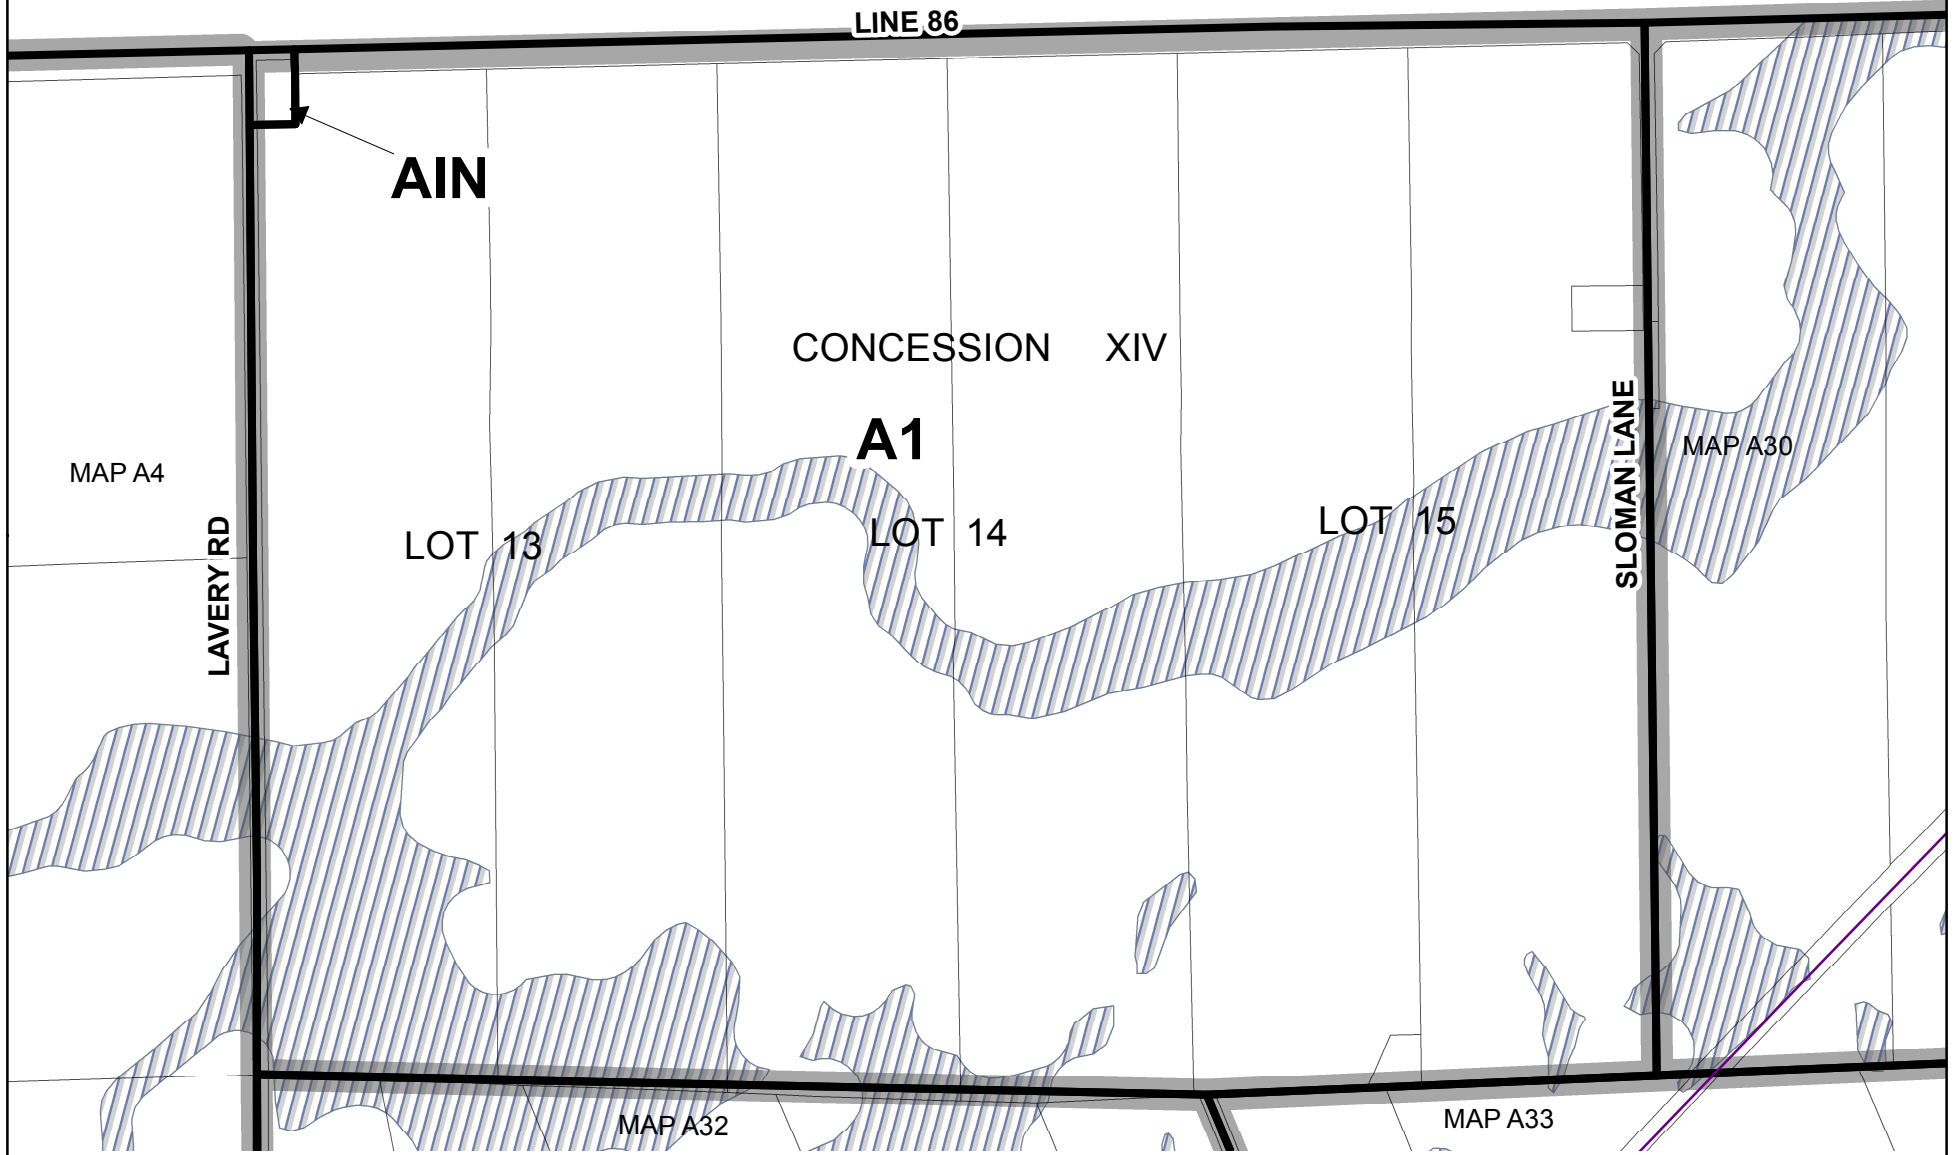

WELLINGTON COUNTY  
MAPLETON TWP  
LINE 86

TOWNSHIP OF WELLESLEY  
SCHEDULE 'A'

MAP No. 29