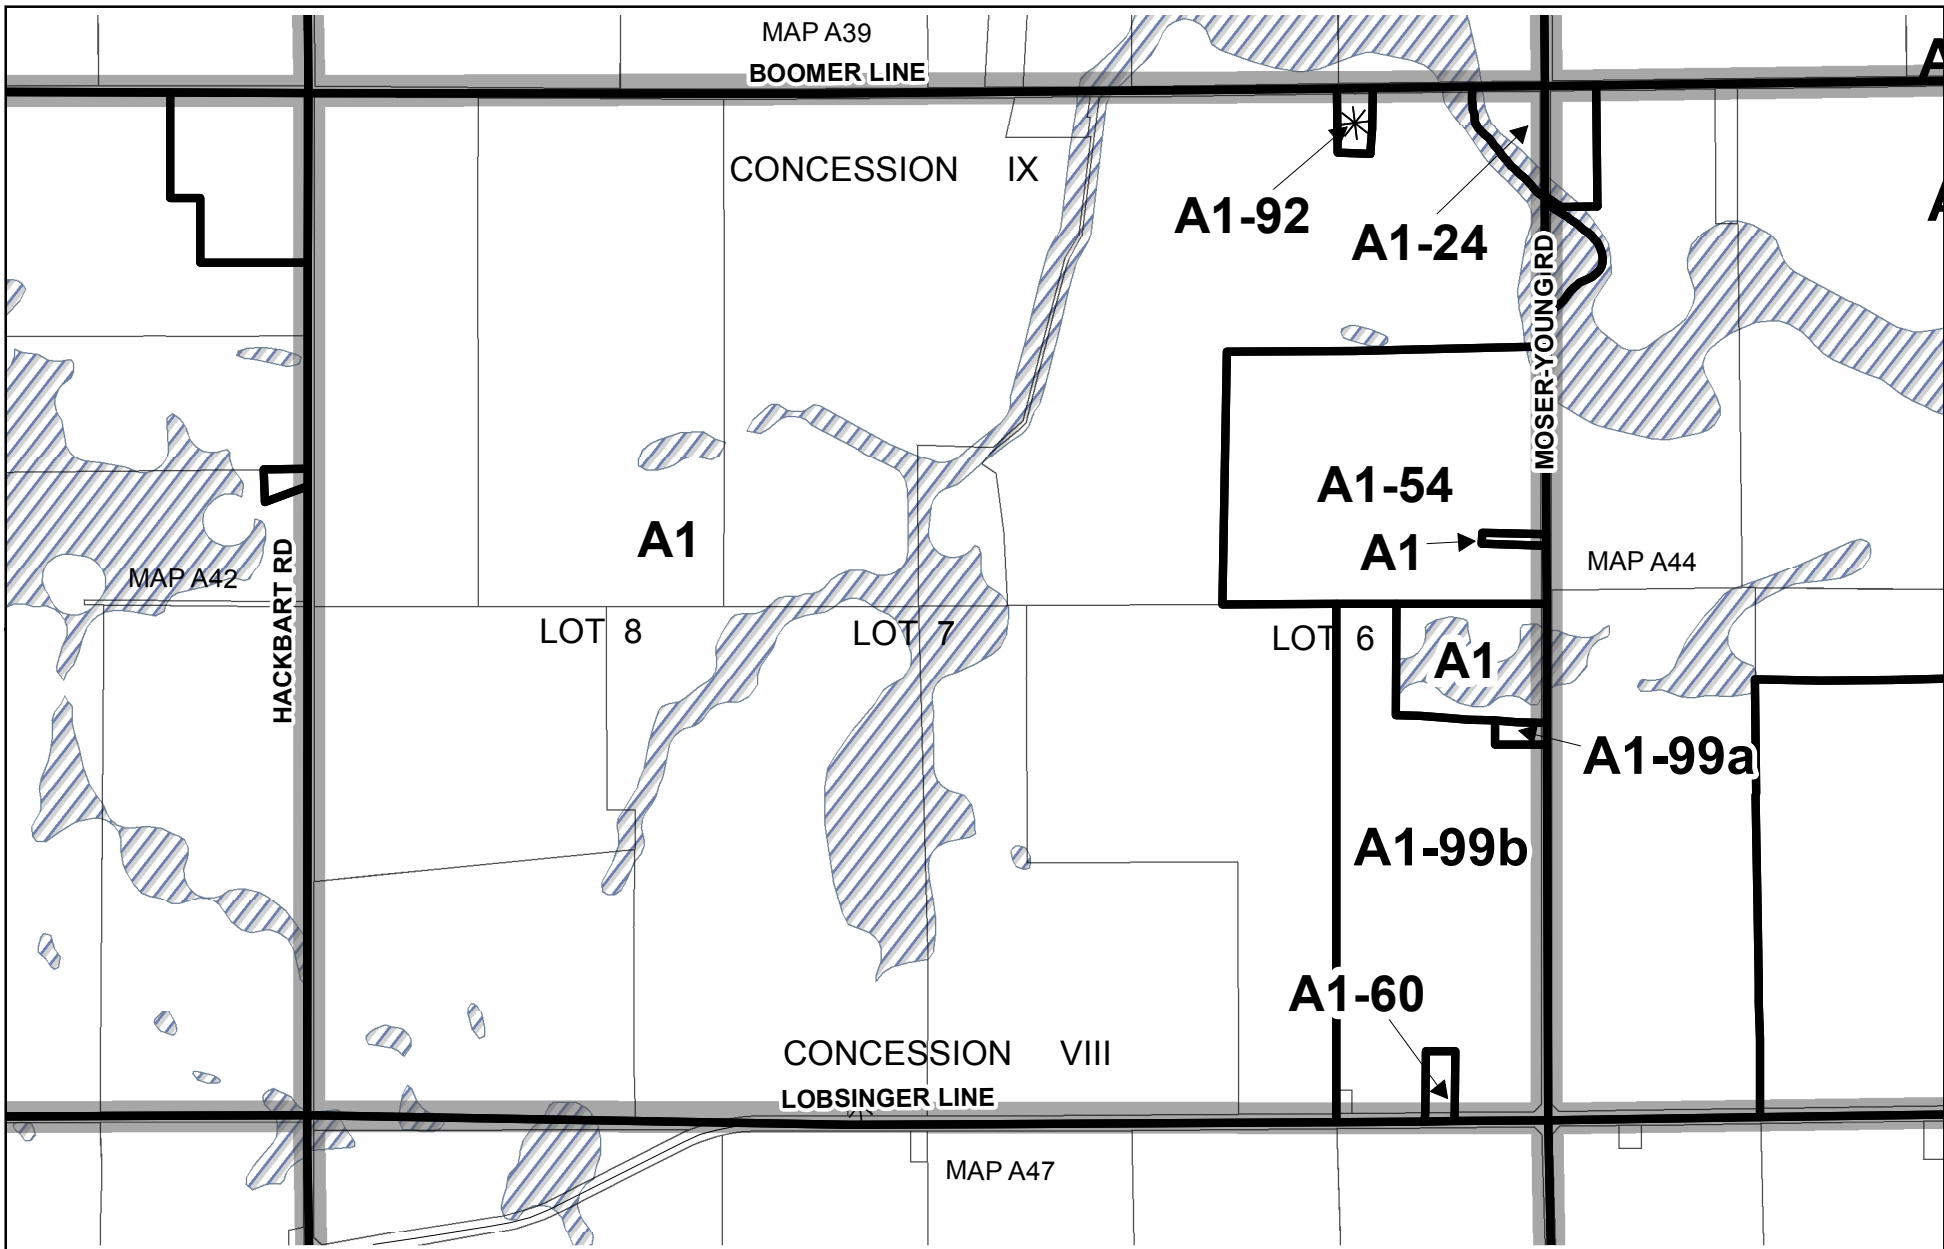

MAP A39  
BOOMER LINE

CONCESSION IX

A1-92

A1-24

MOSER-YOUNG RD

A1-54

A1

MAP A44

A1

LOT 8

LOT 7

LOT 6

A1

A1-99a

A1-99b

A1-60

CONCESSION VIII  
LOBSINGER LINE

MAP A47

MAP A42

HACKBART RD

**TOWNSHIP OF WELLESLEY**  
**SCHEDULE 'A'**

Scale 1:15,000

**MAP No. 43**  
AMENDED BY  
A08-1999 A09-2007