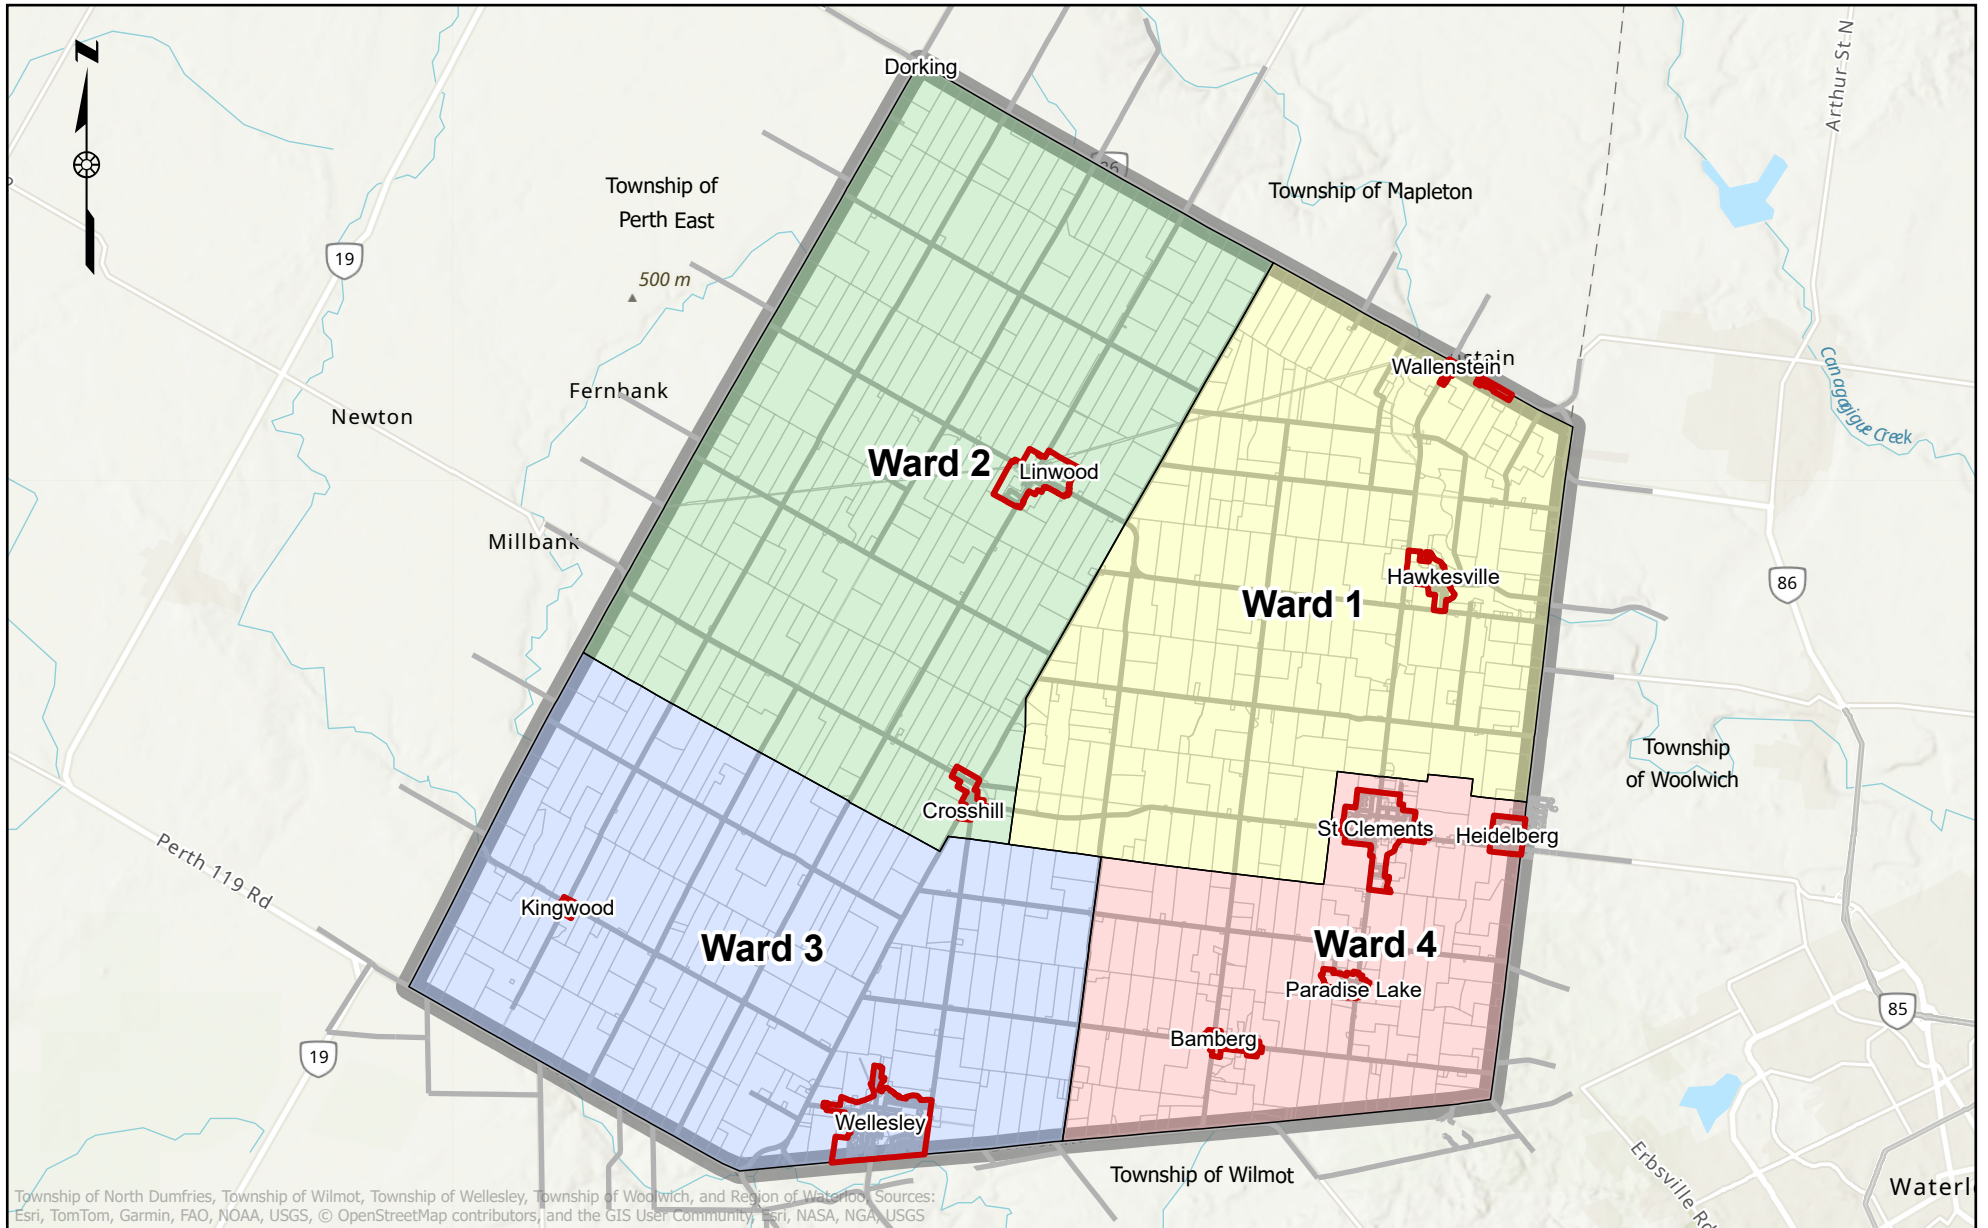

Township of Wellesley Ward Boundaries

Township of North Dumfries, Township of Wilmot, Township of Wellesley, Township of Woolwich, and Region of Waterloo. Sources: Esri, TomTom, Garmin, FAO, NOAA, USGS, © OpenStreetMap contributors, and the GIS User Community, Esri, NASA, NGA, USGS